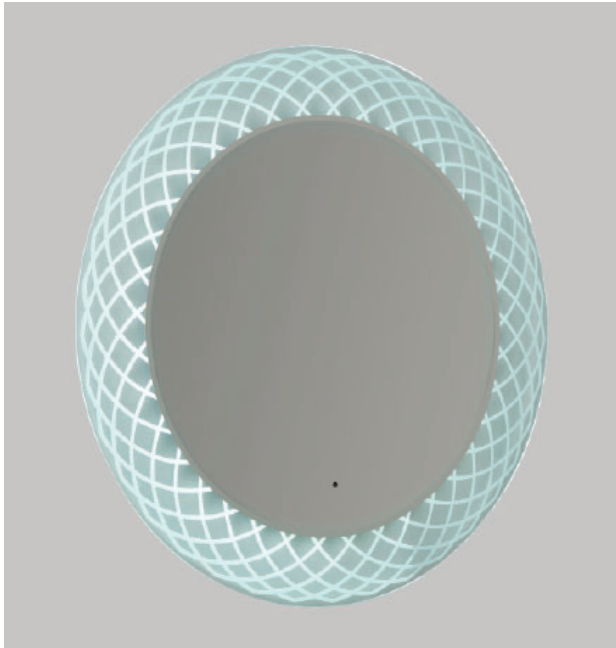

PERLA Series
Bathroom - Living Room
Mirror

VANITÁ | **by oxygen**

TYPE _____

LOCATION _____

PROJECT _____

DATE _____

FEATURES

- **A MASTERPIECE:** The Perla LED Mirror is a true work of art. Its one-of-a-kind circular mirror with an etched glass frame is a testament to precision and sophistication, adding an aura of timeless beauty to any space.
- **AMBIENT BACKLIGHTING:** Experience the subtle allure of ambient backlighting that surrounds the mirror, casting a soft, inviting glow that enhances your space's ambiance.
- **EFFORTLESS OPERATION:** Hands-free operation, simply wave your hand. Turn it on or off, select your desired color temperature (CCT selectable), and dim the light all without touching a single button.
- **CRYSTAL CLARITY:** Your mirror stays crystal clear even in the steamiest of environments thanks to the integrated defogger.

STYLE	Contemporary
LIGHT SOURCE	LED 26W, CCT Selectable 3000K - 6000K . CRI 85
LIGHT FUNCTION	Direct and ambient
RATED LIFE	50000 hr RL
COLOR TEMPERATURES	Selectable 3000K - 6000K
LUMEN OUTPUT	Delivered: 1536lm (1), 1872lm (2), 2544lm (3)
INPUT VOLTAGE	120V 60Hz
DRIVER OUTPUT	26W (1), 35.3W (2), 61.4W (3) Max
DIMMING	Yes
CONSTRUCTION	Aluminum, Glass
FINISHES	N/A
MOUNTING	Connects to an IP44 UL approved connector box (not included). Mounting hardware included. See Installation Instructions
STANDARD	IP44 ETL WET listed, Conforms to UL STD 962, Certified CAN/CSA C22.2 No 250.0

Item number	Dimensions	Extension
3-1201-0	30" Dia.	1 3/16"
3-1202-0	36" Dia.	1 3/16"
3-1203-0	48" Dia.	1 3/16"